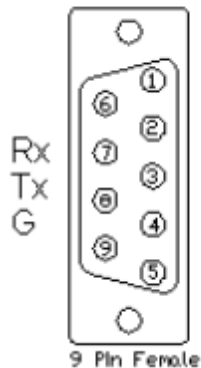

Partner: Sharp Electronics
Model: SD-WH1000U
Device Type: Player

GENERAL INFORMATION

SIMPLWINDOWS NAME:	Sharp SD-WH1000U
CATEGORY:	Miscellaneous
VERSION:	1.0 Initial Release
SUMMARY:	Full control of the Sharp WH-1000U via RS232
GENERAL NOTES:	This module controls the WH-1000U via RS232
CRESTRON HARDWARE REQUIRED:	C2I-COM, ST-COM, C2-COM-* or CNX-COM2
SETUP OF CRESTRON HARDWARE:	RS232 Baud: 9600 Parity: None Data Bits: 8 Stop Bits: 1
VENDOR FIRMWARE:	HE14020700
VENDOR SETUP:	Not Applicable
CABLE DIAGRAM:	CNSP-124

Rear View of Connector

CNSP-124

Rear View of Connector

Partner: Sharp Electronics
Model: SD-WH1000U
Device Type: Player

CONTROL:

Power_On	D	Pulse to turn the player on
Power_Off	D	Pulse to turn the player off
Player/Disk/File/Net	D	Selects the player Source
HDMI 1	D	Selects HDMI 1 Input
HDMI 2	D	Selects HDMI 2 Input
HDMI 3/MHL_IN	D	Selects HDMI 3/MHL Input
TV_Arc_In	D	Selects TV Arc Input
Optical	D	Selects Optical Input
Coaxial_In	D	Selects the Coaxial Input
USB_Audio_In	D	Selects the USB Input
Open/Close	D	Open/Close disk tray
Previous_Chapter	D	Previous disk chapter
Reverse	D	Skip backward
Play	D	Play disk
Pause	D	Pause disk play
Stop	D	Stop disk
Forward	D	Skip forward
Next_Chapter	D	Next disk chapter
Replay	D	Replay option for player
Top_Menu	D	Recalls top menu