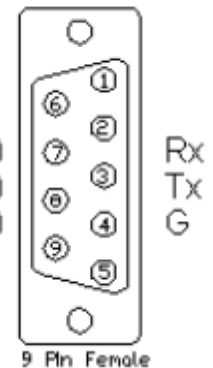

Partner: Sharp Electronics
Model: SD-WH1000U
Device Type: Player

GENERAL INFORMATION

SIMPLWINDOWS NAME:	Sharp SD-WH1000U
CATEGORY:	Miscellaneous
VERSION:	1.0 Initial Release
SUMMARY:	Full control of the Sharp WH-1000U via RS232
GENERAL NOTES:	This module controls the WH-1000U via RS232
CRESTRON HARDWARE REQUIRED:	C2I-COM, ST-COM, C2-COM-* or CNX-COM2
SETUP OF CRESTRON HARDWARE:	RS232 Baud: 9600 Parity: None Data Bits: 8 Stop Bits: 1
VENDOR FIRMWARE:	HE14020700
VENDOR SETUP:	Not Applicable
CABLE DIAGRAM:	CNSP-124

Rear View of Connector

CNSP-124

Rear View of Connector

Partner: Sharp Electronics
Model: SD-WH1000U
Device Type: Player

CONTROL:

Power_On	D	Pulse to turn the player on
Power_Off	D	Pulse to turn the player off
Player/Disk/File/Net	D	Selects the player Source
HDMI 1	D	Selects HDMI 1 Input
HDMI 2	D	Selects HDMI 2 Input
HDMI 3/MHL_IN	D	Selects HDMI 3/MHL Input
TV_Arc_In	D	Selects TV Arc Input
Optical	D	Selects Optical Input
Coaxial_In	D	Selects the Coaxial Input
USB_Audio_In	D	Selects the USB Input
Open/Close	D	Open/Close disk tray
Previous_Chapter	D	Previous disk chapter
Reverse	D	Skip backward
Play	D	Play disk
Pause	D	Pause disk play
Stop	D	Stop disk
Forward	D	Skip forward
Next_Chapter	D	Next disk chapter
Replay	D	Replay option for player
Top_Menu	D	Recalls top menu