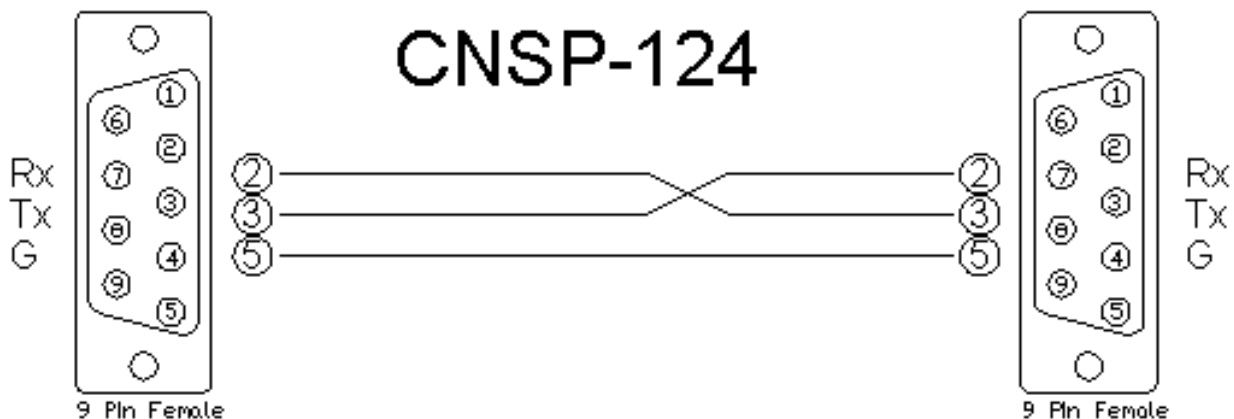

Partner: InFocus
Model: ScreenPlay 7200
Device Type: TV/Projector

GENERAL INFORMATION

SIMPLWINDOWS NAME:	InFocus ScreenPlay Basic Control
CATEGORY:	TV/Video Projector
VERSION:	1.0
SUMMARY:	Controls the ScreenPlay 7200.
GENERAL NOTES:	<p>This module will control the ScreenPlay 7200. The feedback on the module is real feedback from the projector. The module will poll the unit for feedback for 2 minutes after a button is pressed.</p> <p>NOTE: It is possible to select a source while the projector is warming up. If the source selected during warm up has no valid sync signal, the projector will revert to the last input selected that had a valid sync signal when it completes the warm up process.</p>
CRESTRON HARDWARE REQUIRED:	ST-COM, CNXCOM-2, C2COM, CNMSX-COM, C2COM-3
SETUP OF CRESTRON HARDWARE:	Baud Rate - 19200 Parity - None Data Bits - 8 Stop Bits - 1
VENDOR FIRMWARE:	None
VENDOR SETUP:	None
CABLE DIAGRAM:	

Partner: InFocus
Model: ScreenPlay 7200
Device Type: TV/Projector

CONTROL:

Power_On/Off/Toggle	D	Pulse to adjust the projector power. If the current status is not known, the toggle will send out the power on command.
Input_*	D	Pulse to select the proper input.
Aspect_Ratio_*	D	Pulse to select the aspect ratio.
Video_Mute_On/Off/Toggle	D	Pulse to turn the picture mute on or off.
Poll_Enable==1	D	Will poll the projector as long as held high. The module automatically polls for status for 2 minutes after any button is pressed.
From_Device\$	S	Serial signal to be routed from a 2-way RS232 port.

FEEDBACK:

Power_On/Off_Fb	D	High to indicate the current power status.
Input_*_Fb	D	High to indicate the current source.
Aspect_Ratio_*_Fb	D	High to indicate the current aspect ratio.
Video_Mute_On/Off_Fb	D	High to indicate the current video mute status.
Lamp_Hours	A	Lamp hours to be displayed using a digital gauge.
To_Device\$	S	Serial signal to be routed to a 2-way RS232 port