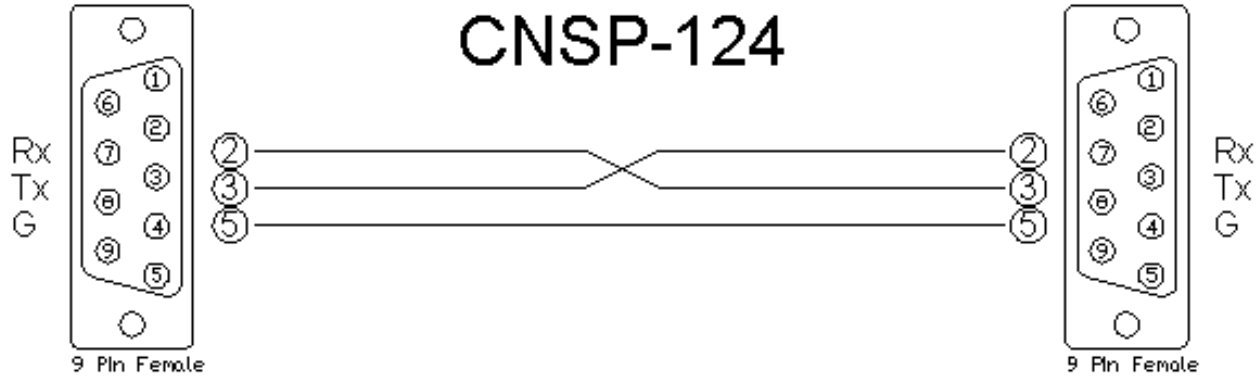

Partner: Escient
Model: Fireball DVDM-100
Device Type: DVD/CD Jukebox