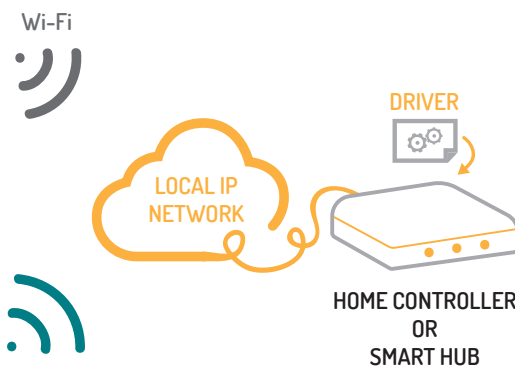

IntesisBox®

WIFI AIR CONDITIONING GATEWAYS WITH OPEN IP PROTOCOL

The new range of IntesisBox WiFi gateways allows an easy Air Conditioner integration in any kind of control and monitoring system using a simple IP Protocol. New WiFi gateways family is specifically designed for Home Automation Manufacturers or Integrators interested in offering a control solution for the Air Conditioner System, allowing them to create a simple Driver for their Home Hubs controllers.

WIFI GATEWAYS TYPES

Universal WiFi device offers compatibility for thousands of Air Conditioner models, it only requires an Indoor Unit that has an IR receiver working with a standard Wireless Remote Controller.

Specific WiFi devices use the proprietary communication protocol of each AC Manufacturer allowing real bidirectional communication with the AC system, offering also advanced parameters like error signals, error codes, Power Consumption, etc.

DIAGRAM EXAMPLE